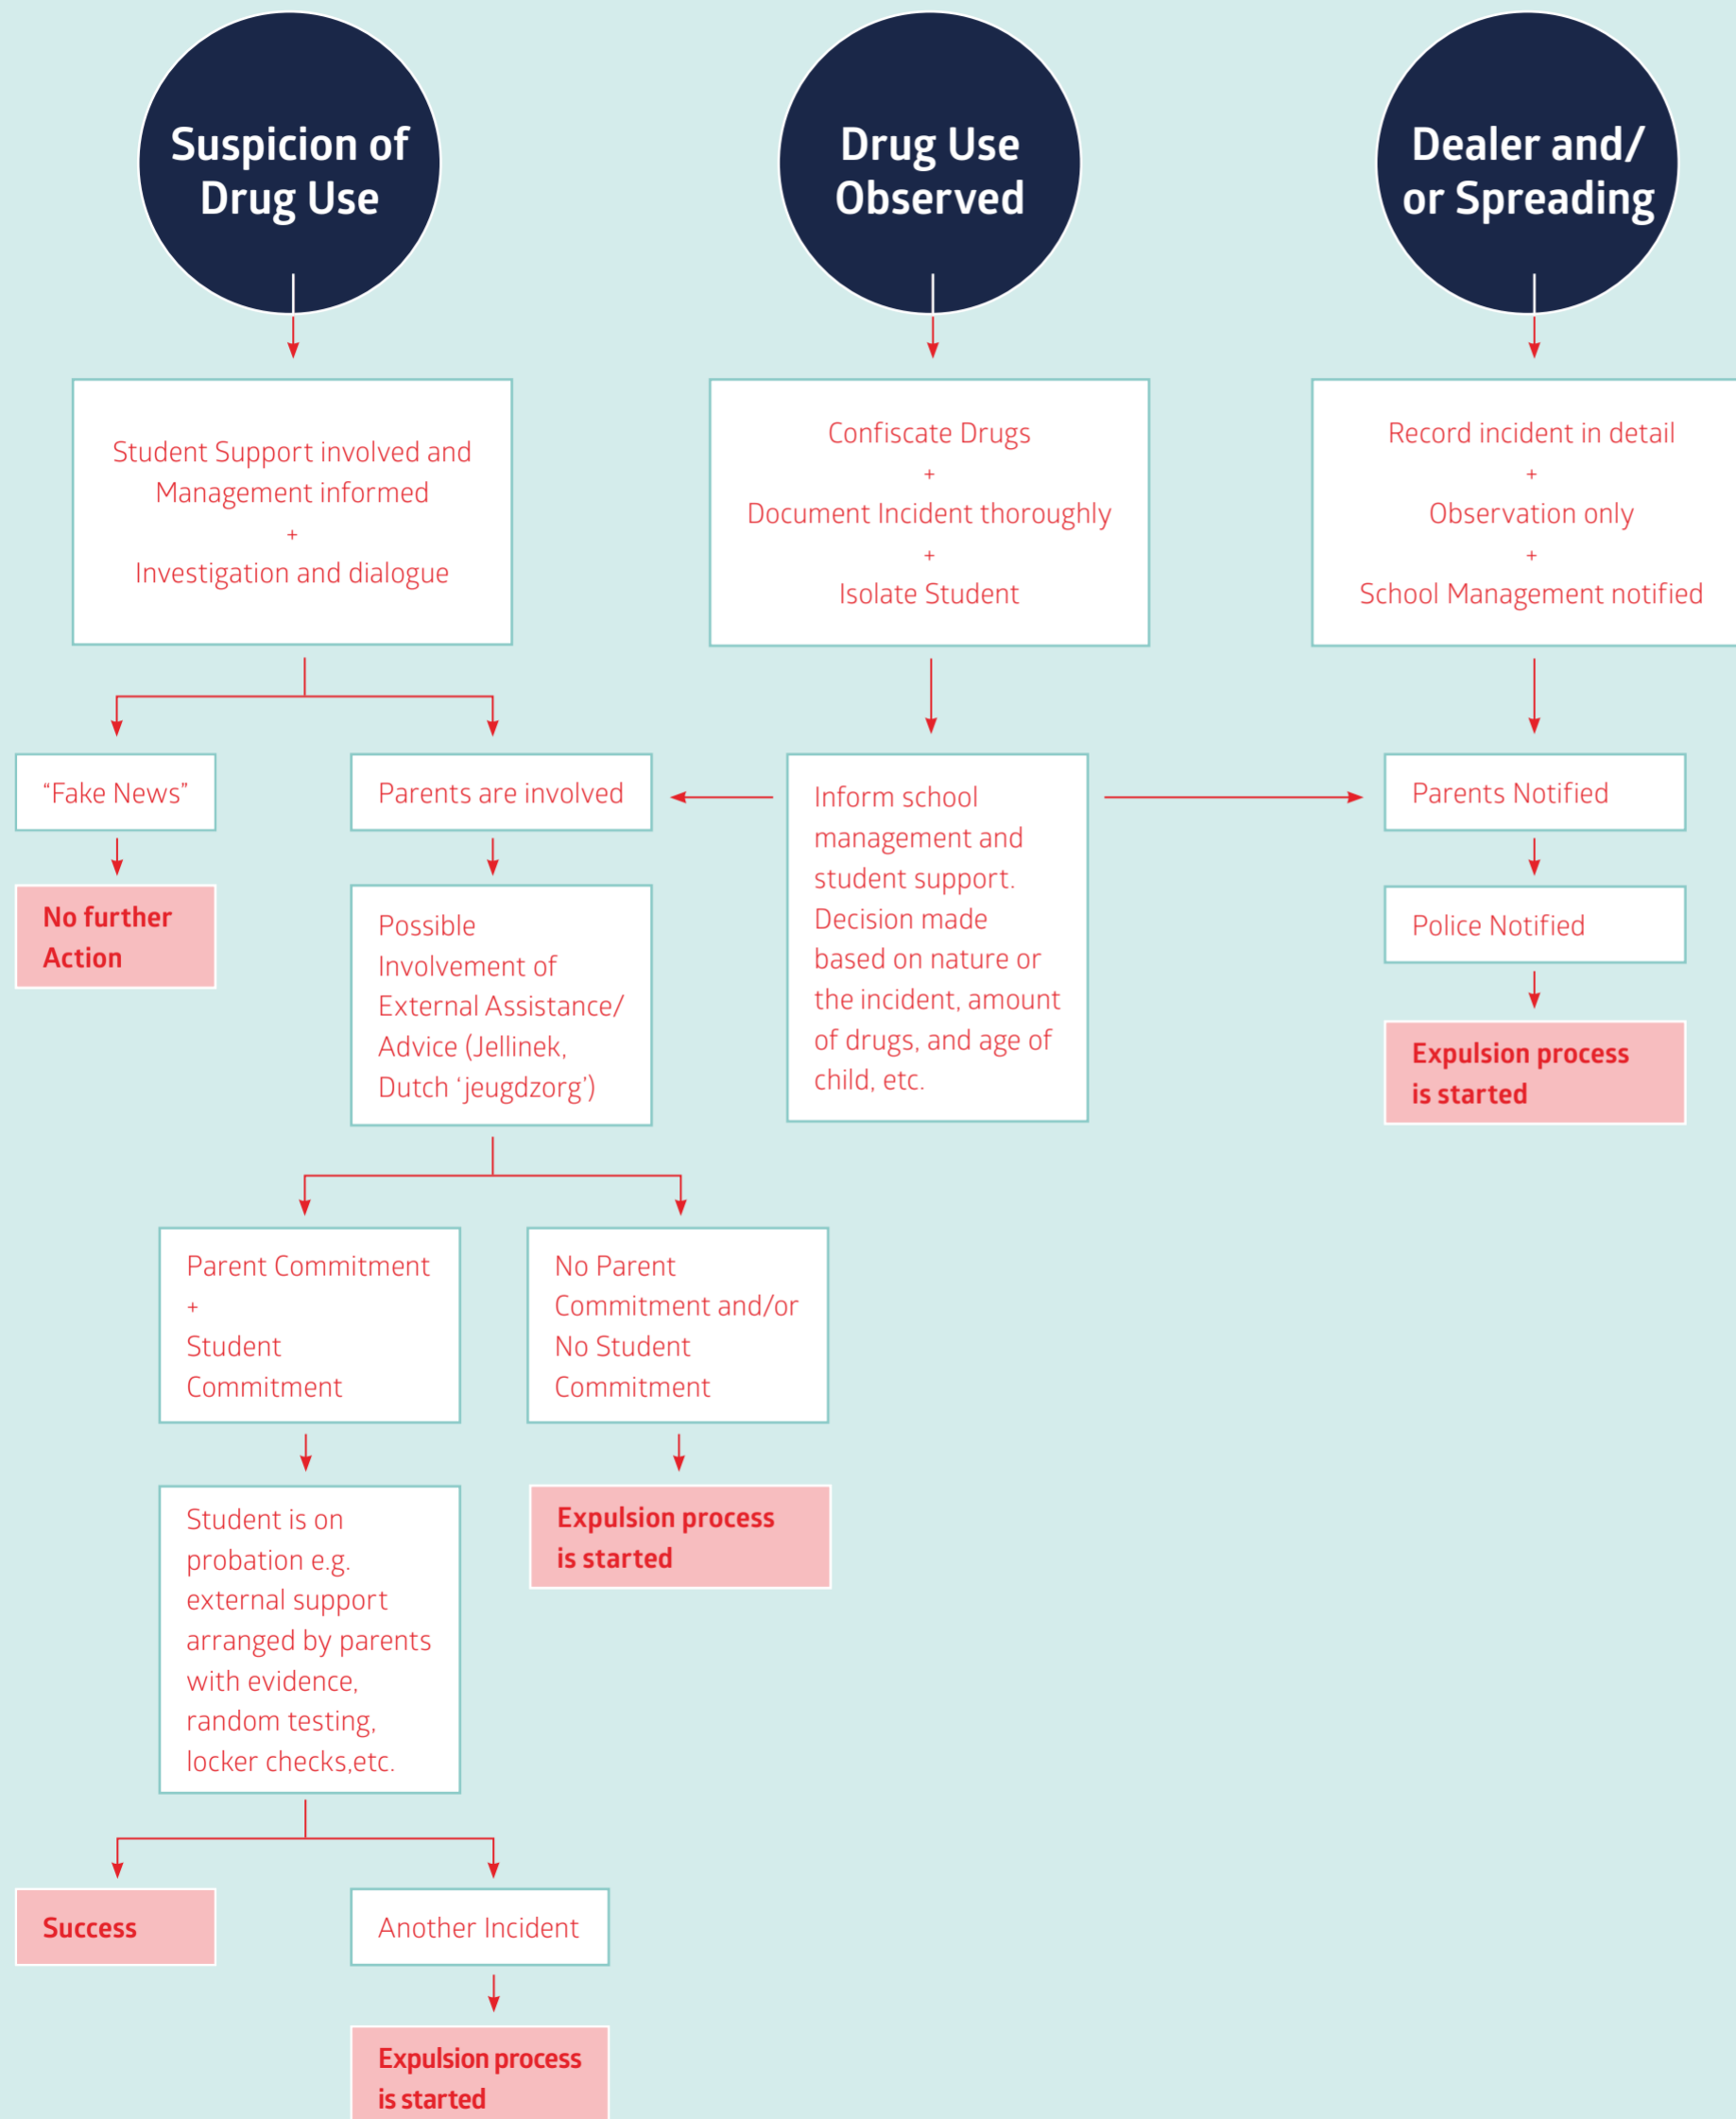

# Alcohol & Drug Care Protocol

## Guiding principles

School follows Dutch Law

Act according to School Policy/View

Act to protect School Community

Find the best solution for Student

Staff does not act independently

Pro-active Approach, Preventative and transparent action

### Definition What do we mean by drugs at school?

- 1 In this document, the term "drugs" is used in the broadest meaning of stimulants, including nicotine and alcohol.
- 2 The Protocol applies to all school related activities.